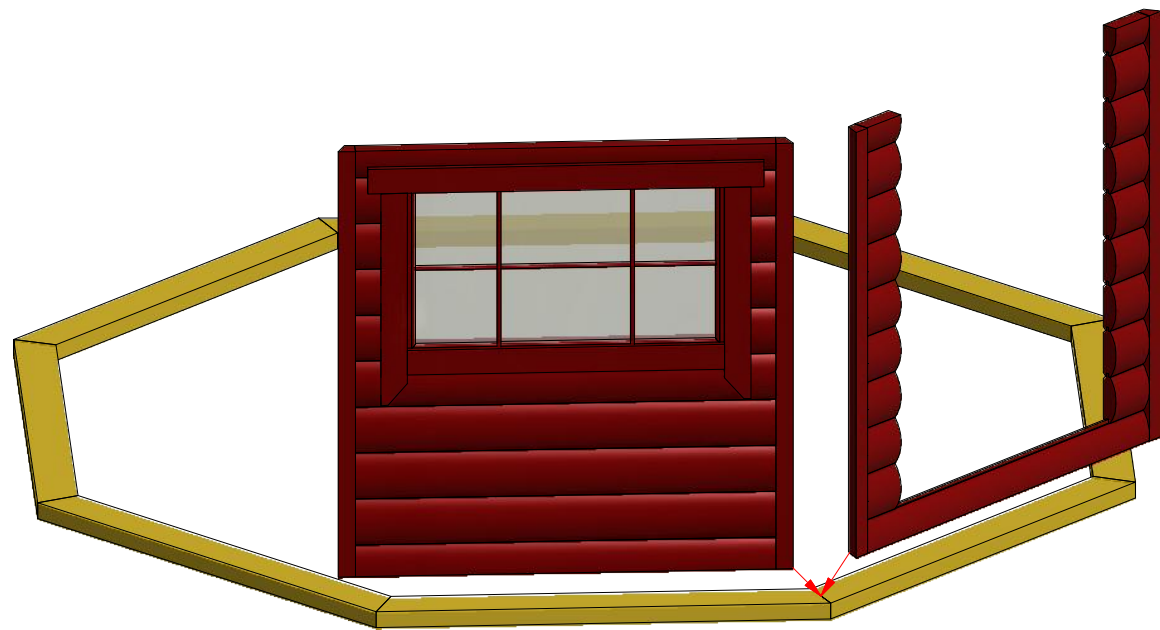

Grill cabin 6.9 m²

Screws

1	S2	4x70	40 pcs