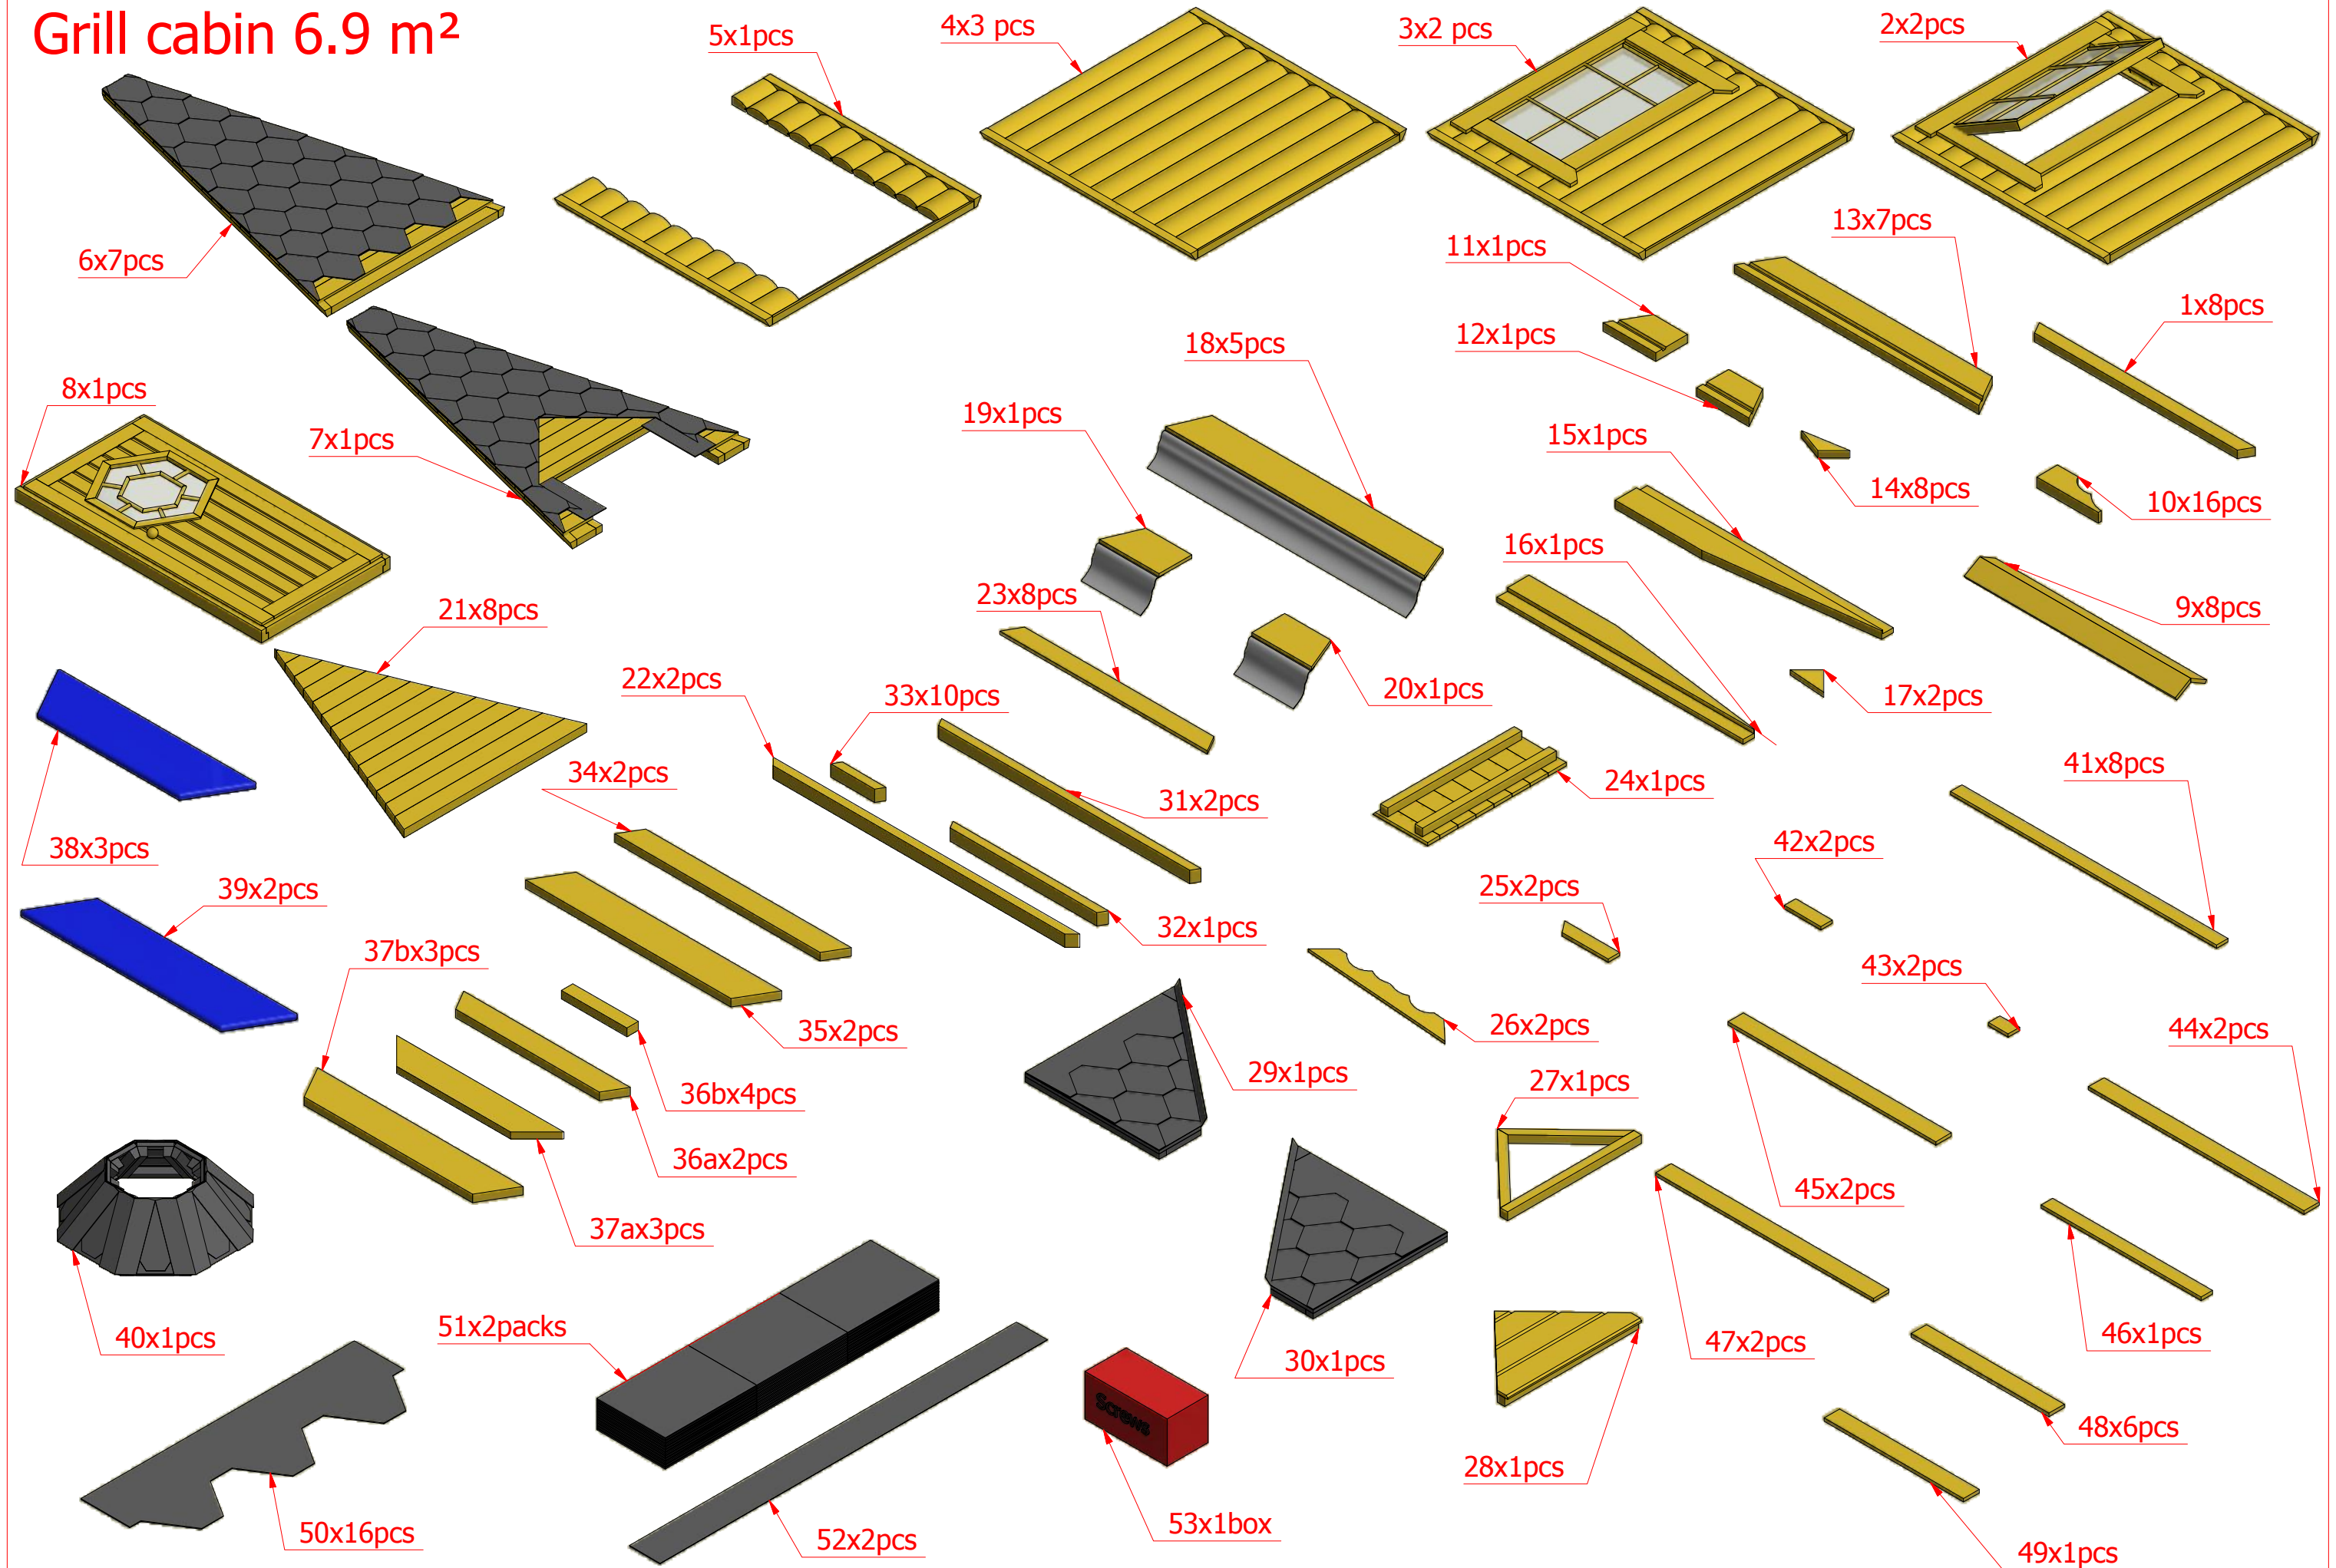

Grill cabin 6.9 m²

Grill cabin 6.9 m²

Grill cabin 6.9 m²

Screws

1	S1	5x100	16 pcs

1

Grill cabin 6.9 m²

Screws