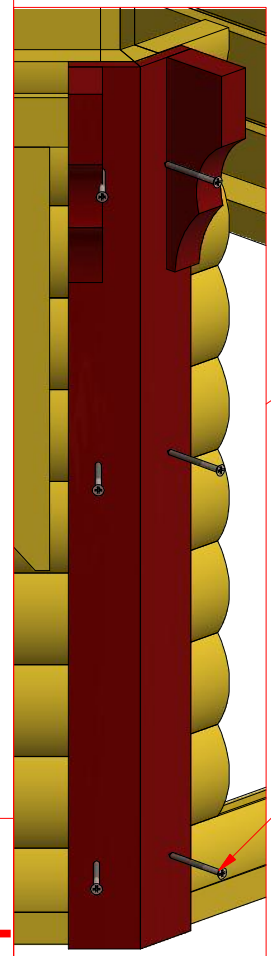

Grill cabin 6.9 m²

Grill cabin 6.9 m²

Grill cabin 6.9 m²

Screws

1	S1	5x100	16 pcs

1

Grill cabin 6.9 m²

Screws

1	S2	4x70	40 pcs

2.1

2.2

Grill cabin 6.9 m²

Screws

1	S2	4x70	32 pcs
2	S3	3.5x45	48 pcs

3.1

3.2

Grill cabin 6.9 m²

Screws

1	S2	4x70	73 pcs

Grill cabin 6.9 m²

Screws			
1	S2	4x70	57 pcs

Grill cabin 6.9 m²

Screws

1	S3	3.5x45	25 pcs