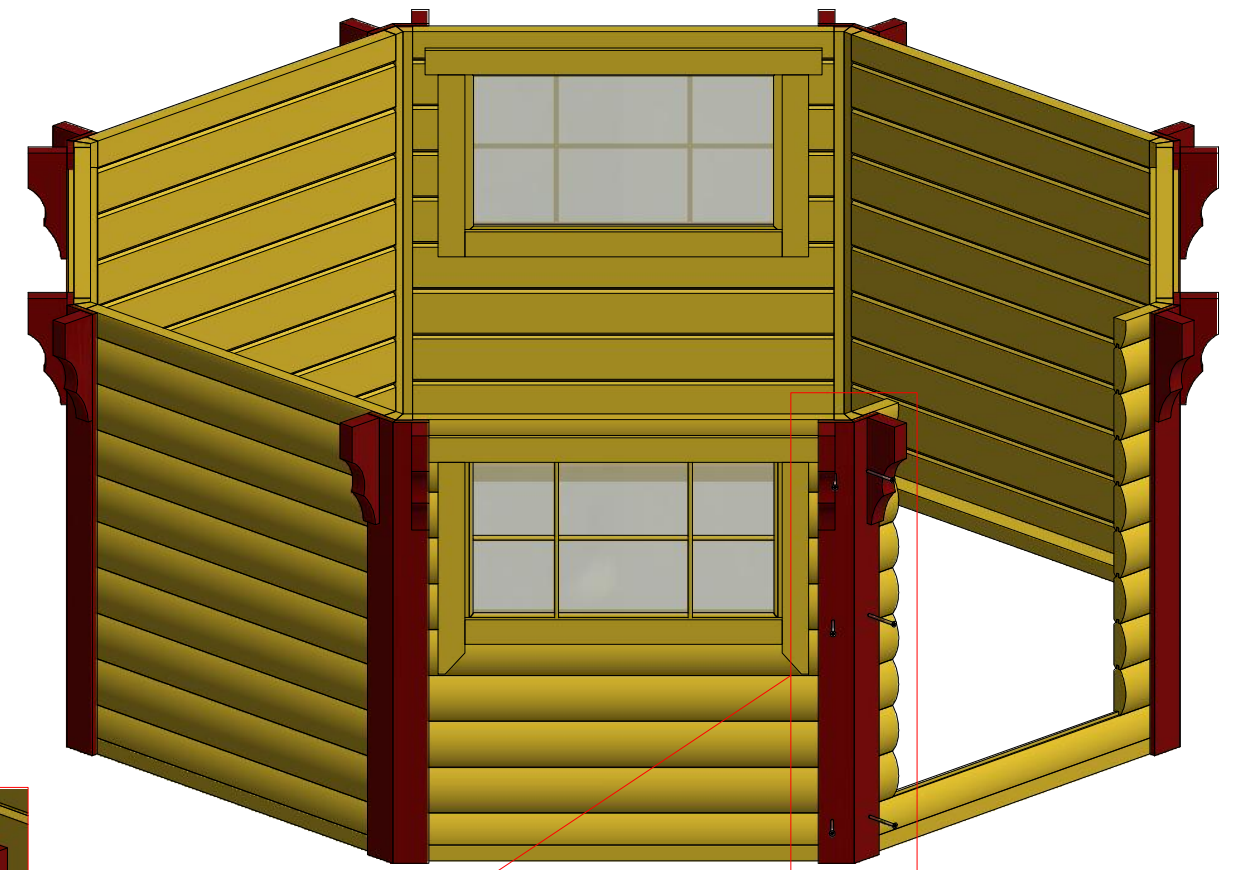

1	S2	4x70	40 pcs

2.1

2.2

Grill cabin 6.9 m²

Screws

1	S2	4x70	32 pcs
2	S3	3.5x45	48 pcs

3.1

3.2