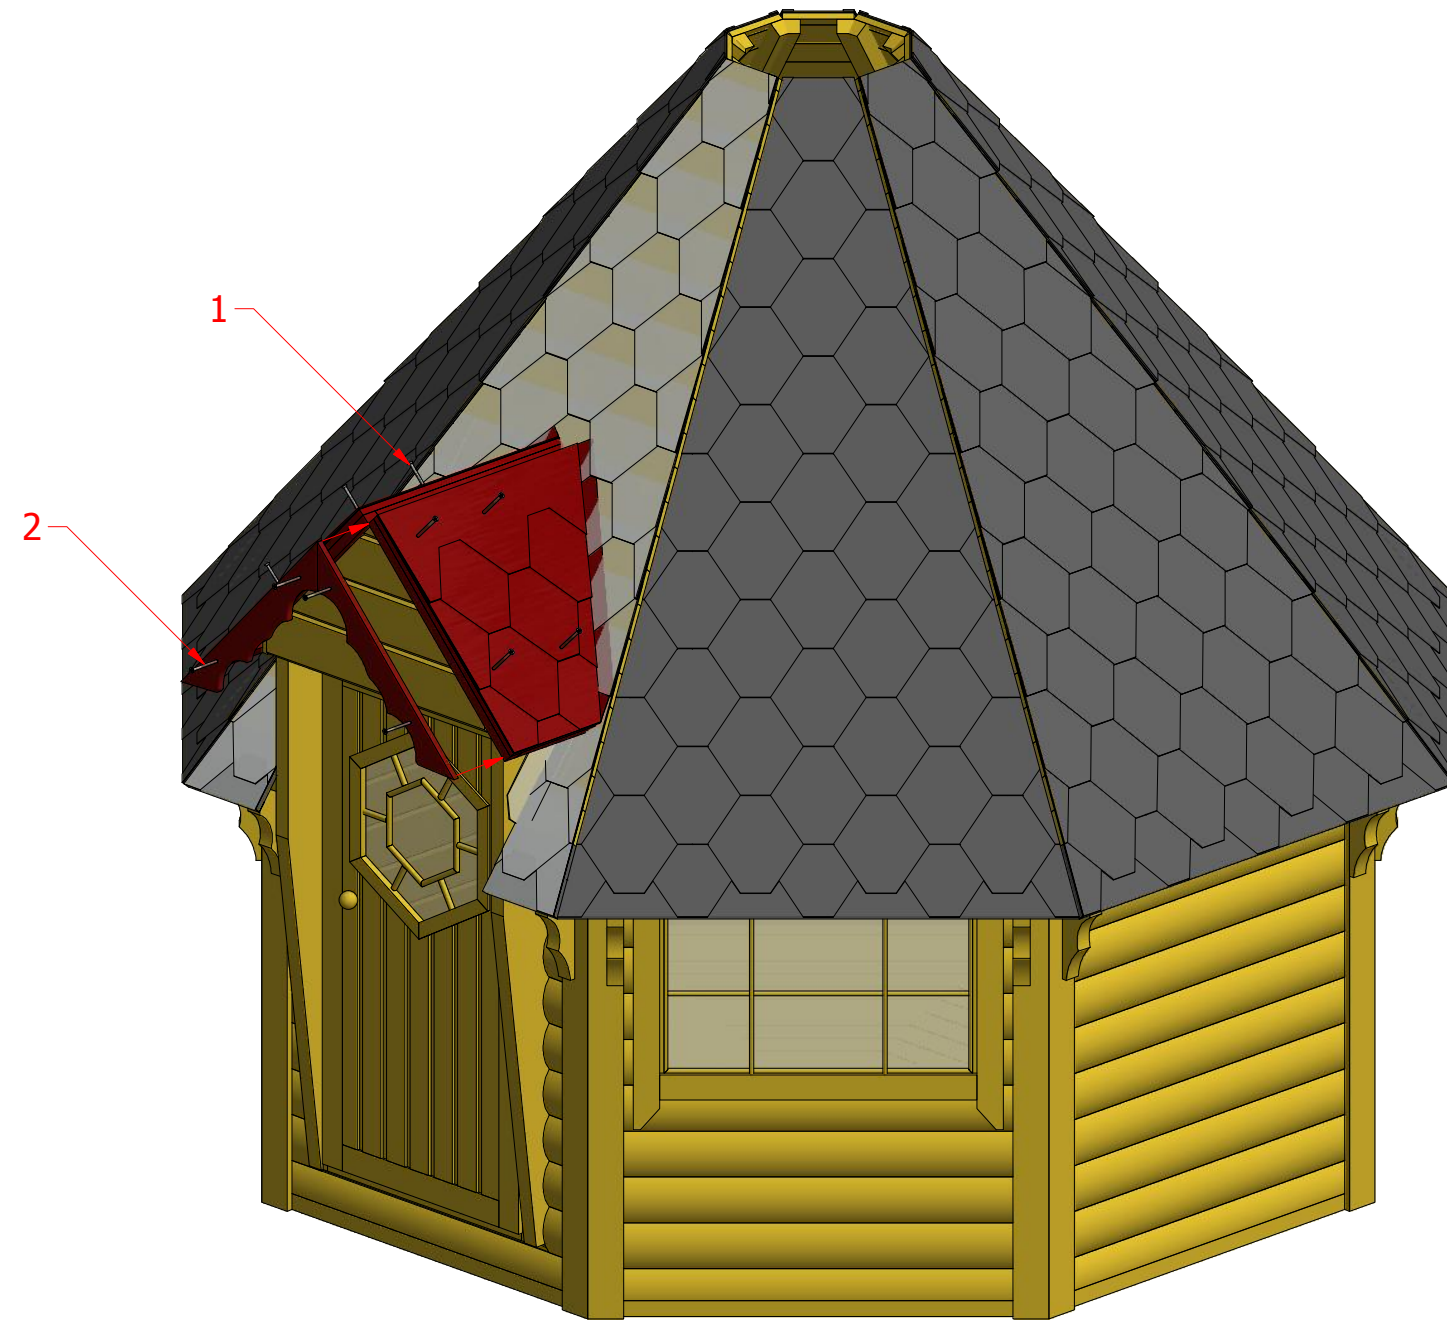

1	S2	4x70	8 pcs
2	S3	3.5x45	4 pcs

Grill cabin 6.9 m²

Screws

1	S2	4x70	8 pcs

Grill cabin 6.9 m²

Screws

1	S2	4x70	30 pcs

Grill cabin 6.9 m²