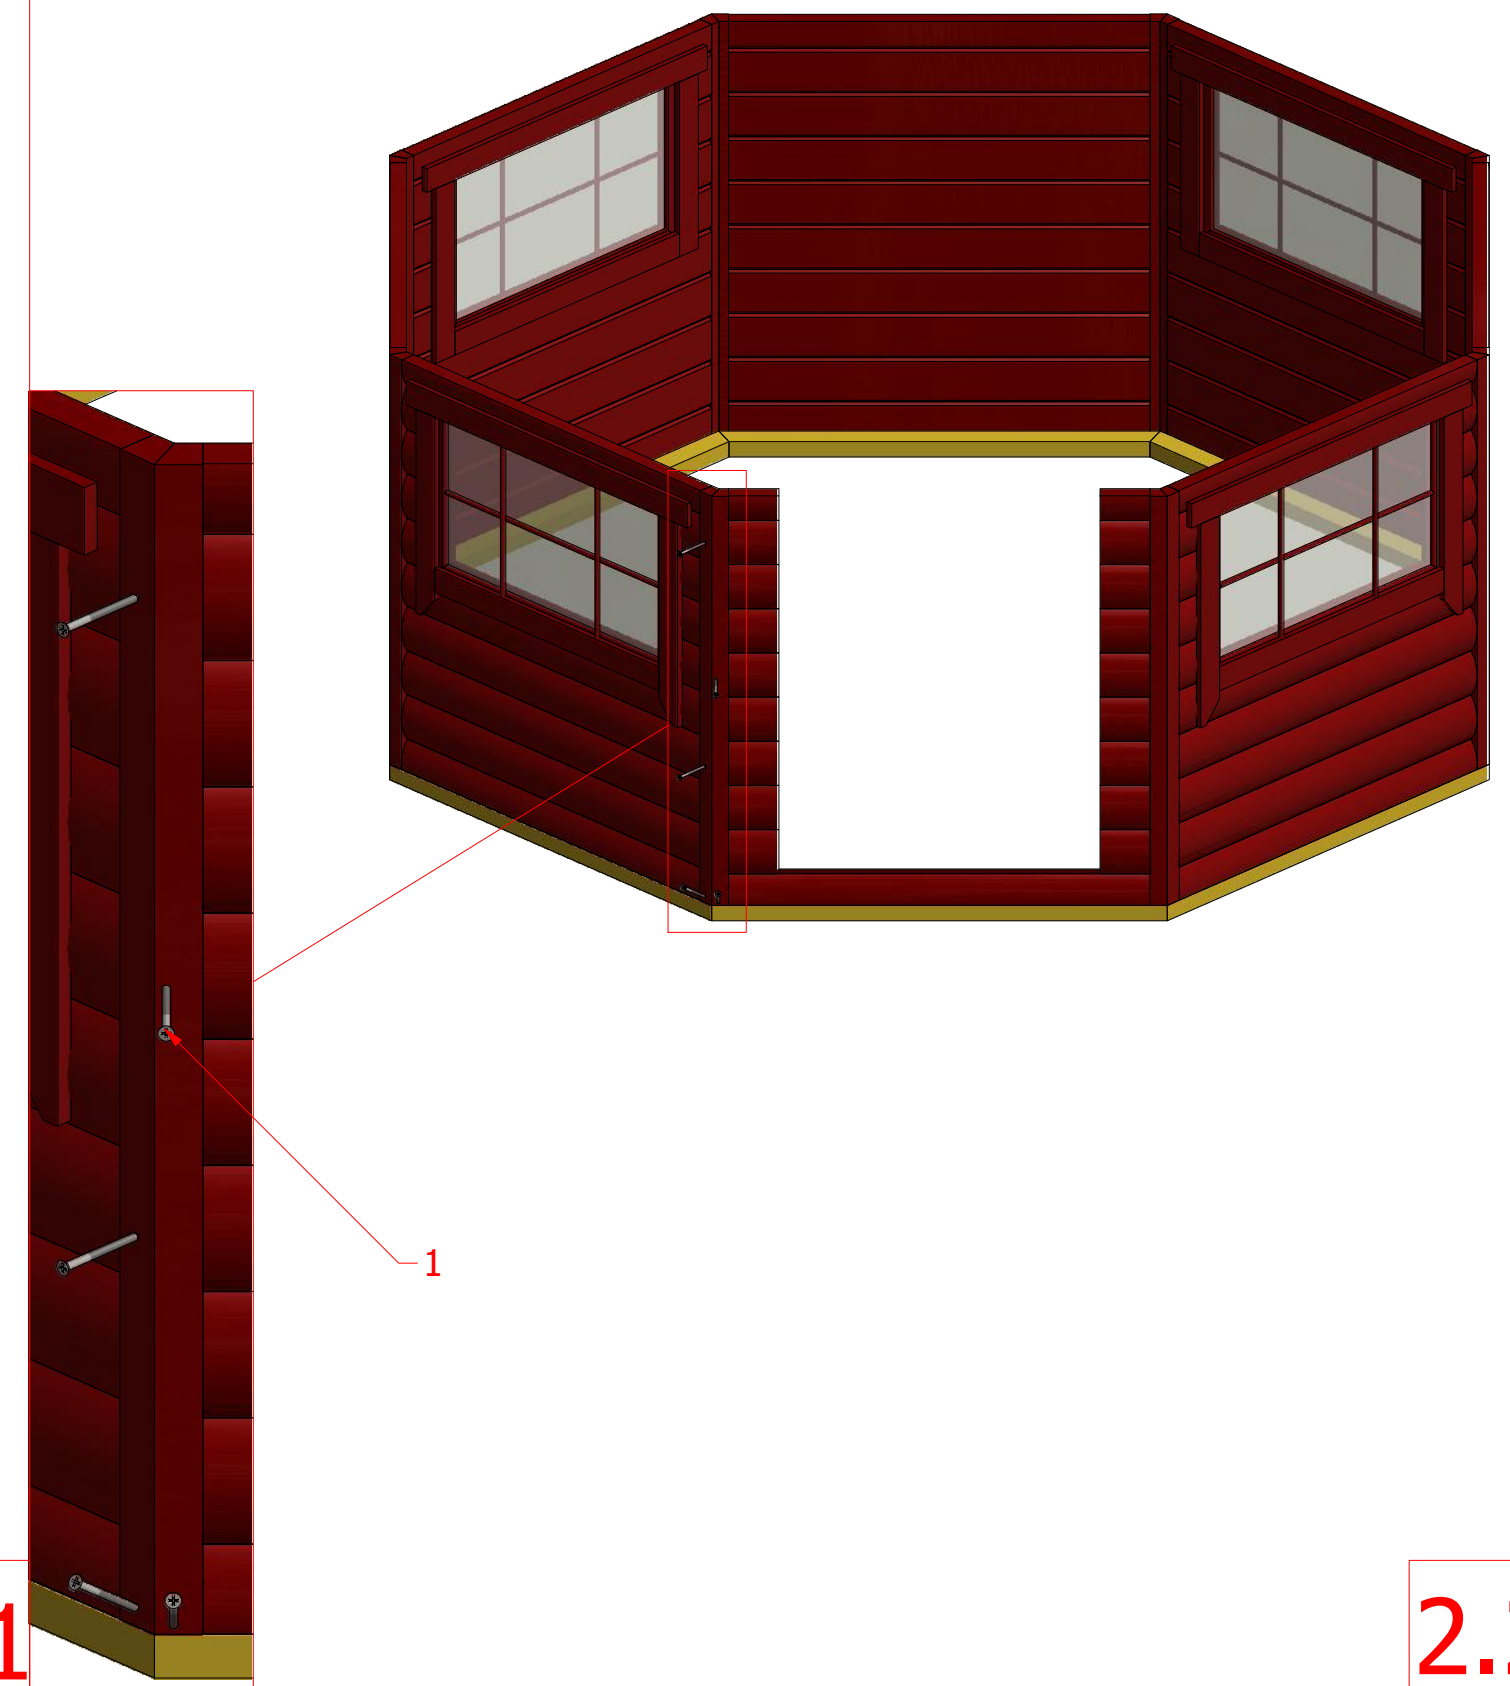

Grill cabin 6.9 m²

Grill cabin 6.9 m²

Grill cabin 6.9 m²

Screws

1	S1	5x100	16 pcs

1

Grill cabin 6.9 m²

Screws

1	S2	4x70	40 pcs

2.1

2.2

Grill cabin 6.9 m²

Screws

1	S2	4x70	32 pcs
2	S3	3.5x45	48 pcs

3.1

3.2