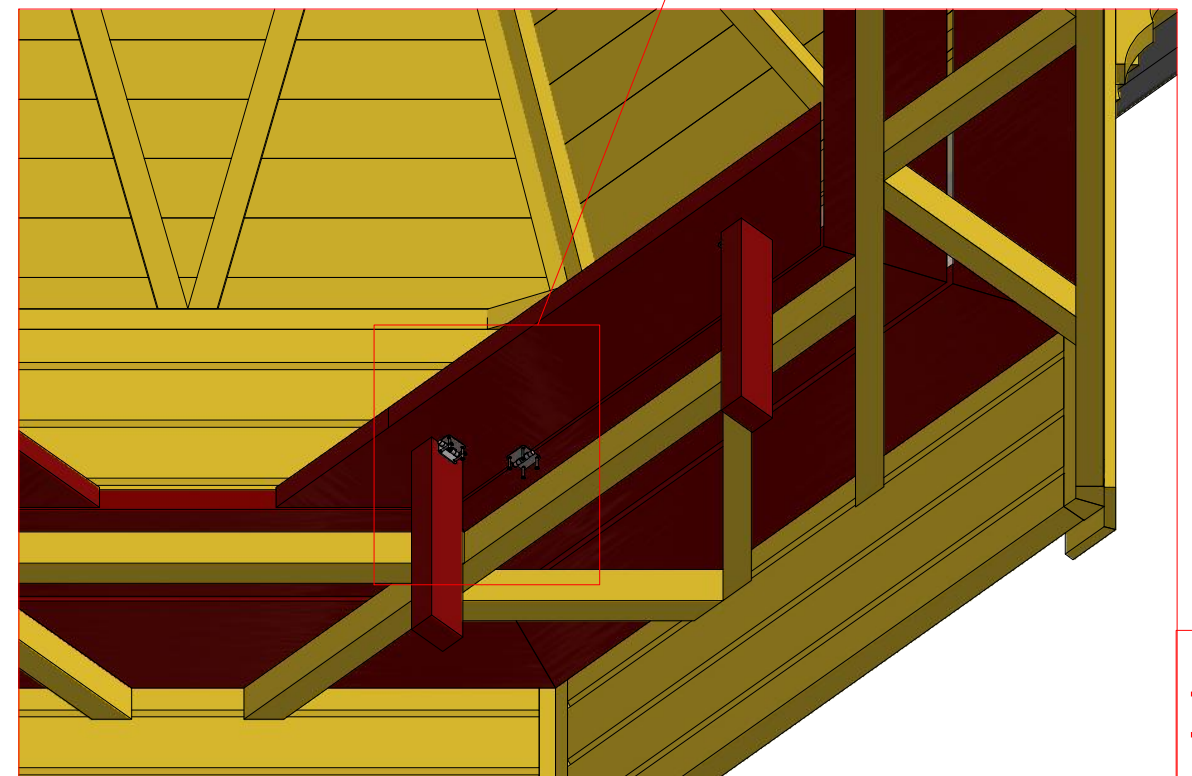

Grill cabin 6.9 m²

Screws			
1	S2	4x70	40 pcs
2	S4	3x30	40 pcs