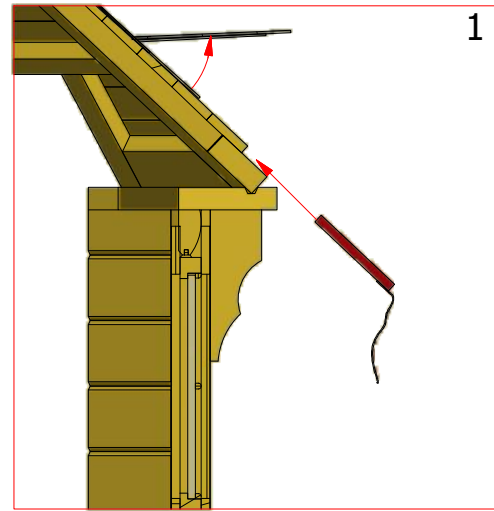

Grill cabin 6.9 m²

Screws

1	S2	4x70	73 pcs

Grill cabin 6.9 m²

Screws			
1	S2	4x70	57 pcs

Grill cabin 6.9 m²

Screws

1	S3	3.5x45	25 pcs