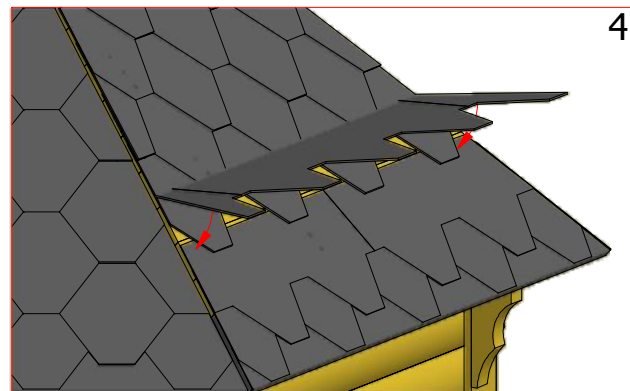

Grill cabin 6.9 m²

Screws

1	S2	4x70	73 pcs

Grill cabin 6.9 m²

Screws			
1	S2	4x70	57 pcs

Grill cabin 6.9 m²

Screws

1	S3	3.5x45	25 pcs