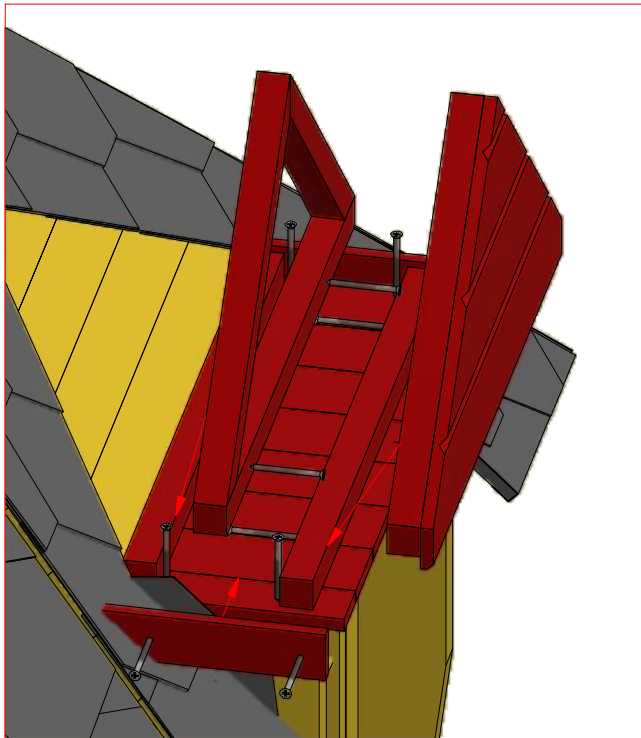

Grill cabin 6.9 m²

Screws

1	S2	4x70	16 pcs

1