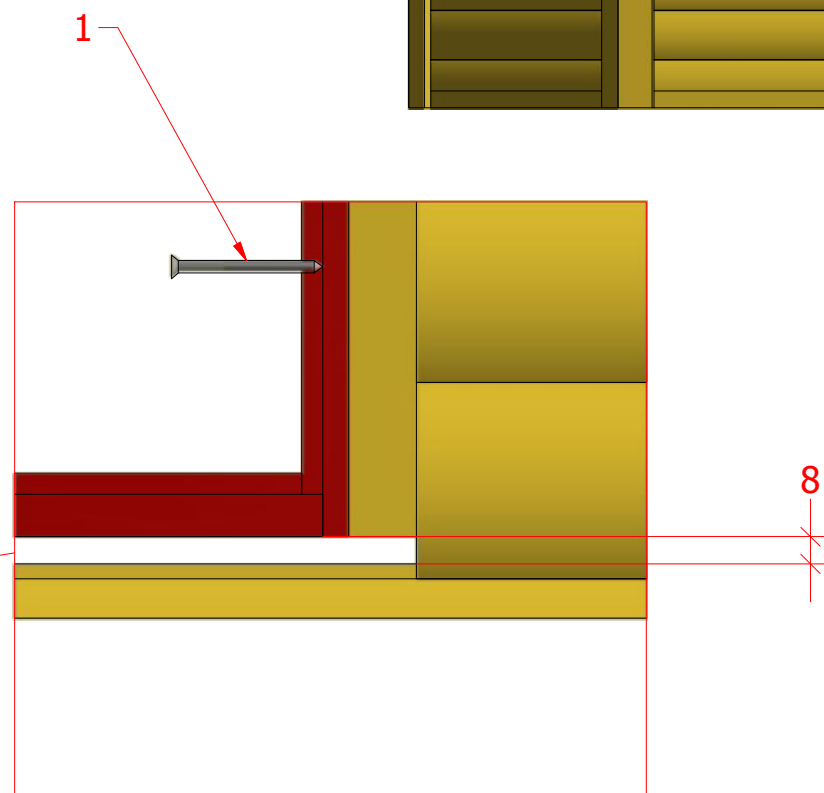

Grill cabin 6.9 m²

Screws

Grill cabin 6.9 m²

Screws

1	S2	4x70	16 pcs

1

Grill cabin 6.9 m²

Screws

1	S2	4x70	8 pcs
2	S3	3.5x45	4 pcs

Grill cabin 6.9 m²

Screws

1	S2	4x70	8 pcs

Grill cabin 6.9 m²

Screws

1	S2	4x70	30 pcs

Grill cabin 6.9 m²