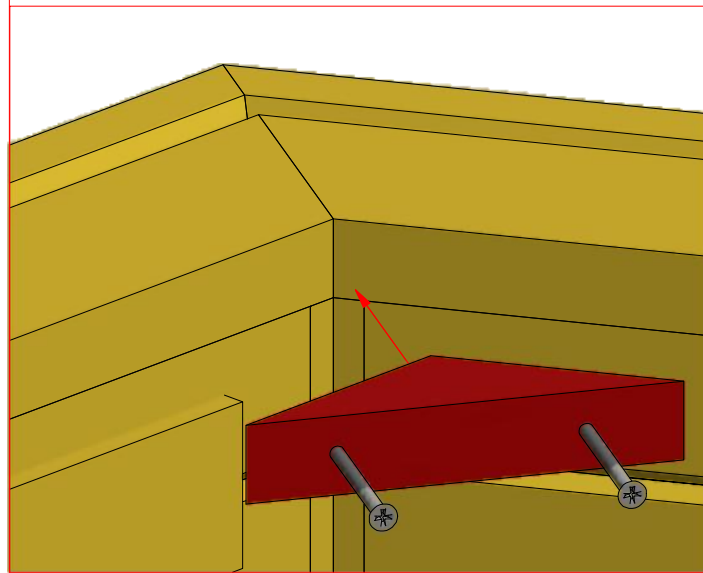

Grill cabin 6.9 m²

Screws

1	S2	4x70	73 pcs