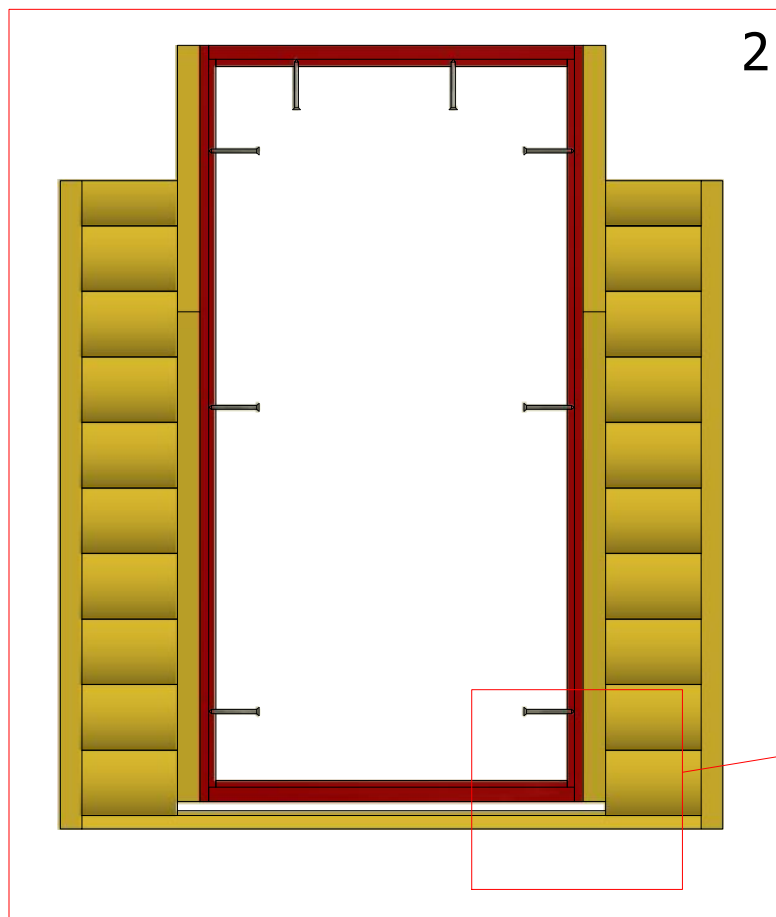

Grill cabin 6.9 m²

Screws

Grill cabin 6.9 m²

Screws

1	S2	4x70	16 pcs

1

Grill cabin 6.9 m²

Screws

1	S2	4x70	8 pcs
2	S3	3.5x45	4 pcs

Grill cabin 6.9 m²

Screws

1	S2	4x70	8 pcs

Grill cabin 6.9 m²

Screws

1	S2	4x70	30 pcs

Grill cabin 6.9 m²