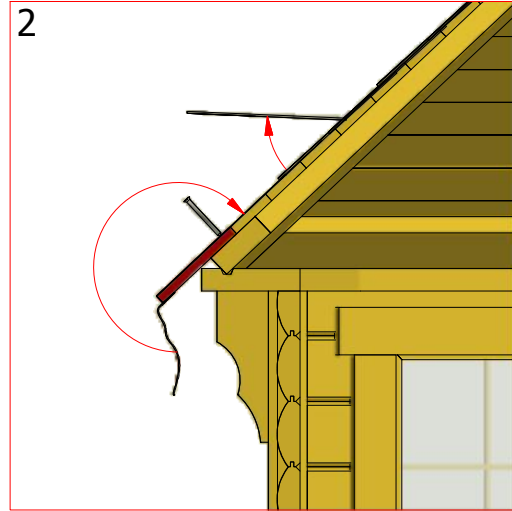

Grill cabin 6.9 m²

Screws

1	S2	4x70	73 pcs

Grill cabin 6.9 m²

Screws			
1	S2	4x70	57 pcs

Grill cabin 6.9 m²

Screws

1	S3	3.5x45	25 pcs