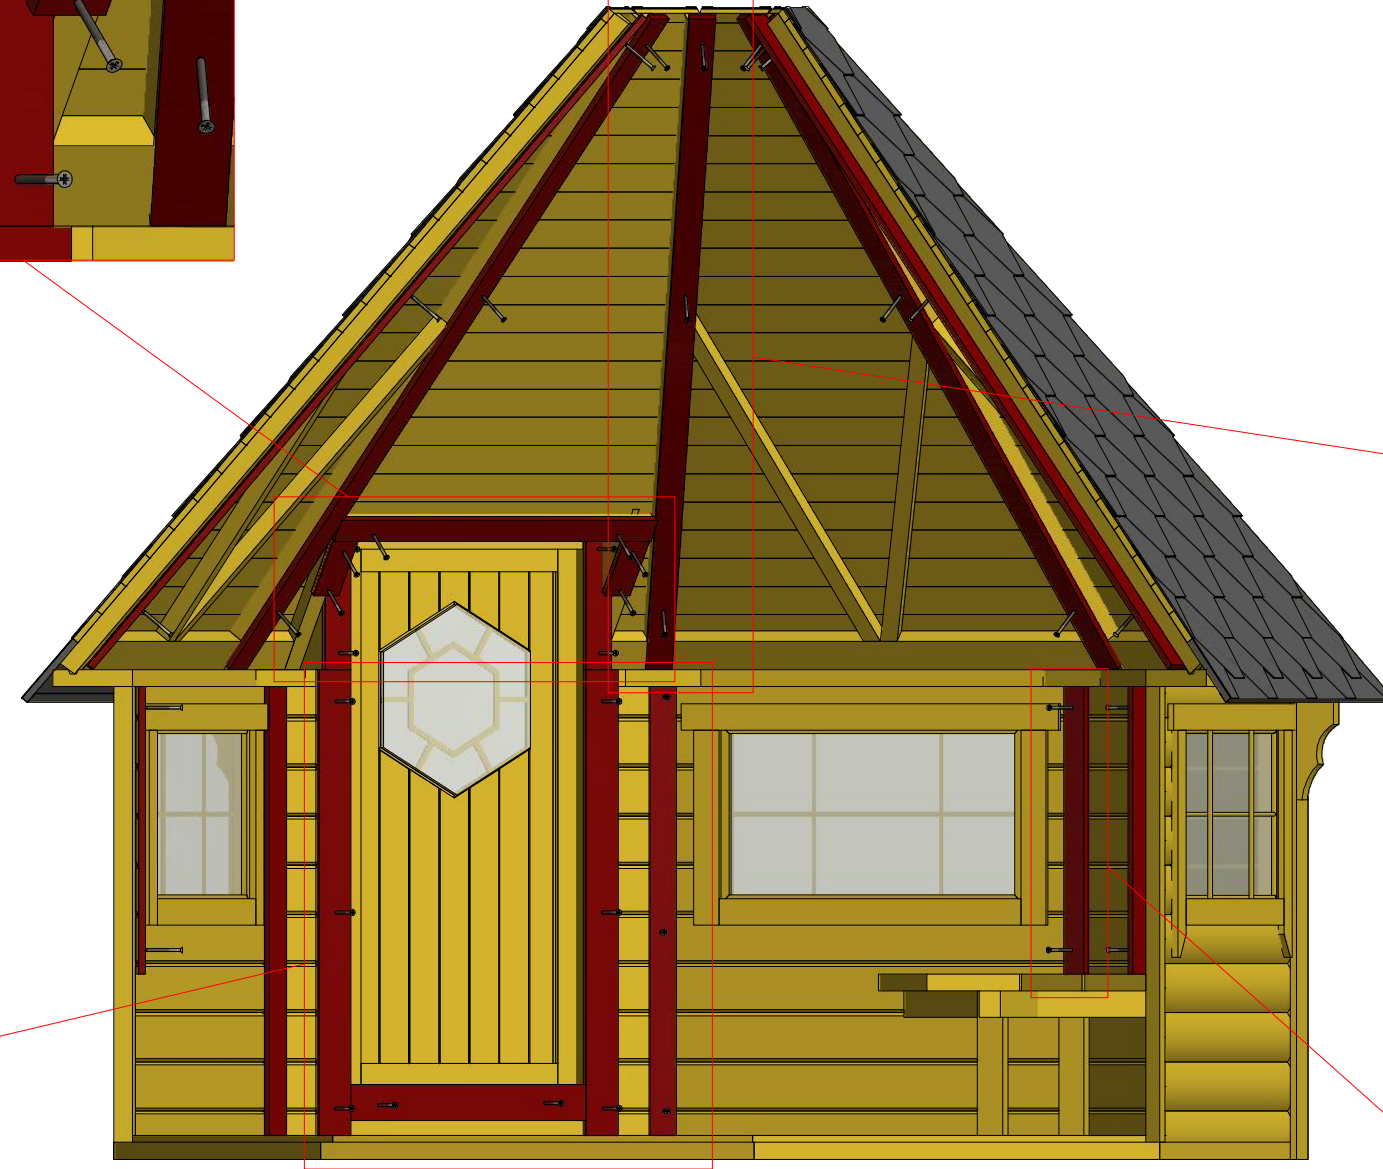

Grill cabin 6.9 m²

Screws

1	S3	3.5x45	60 pcs