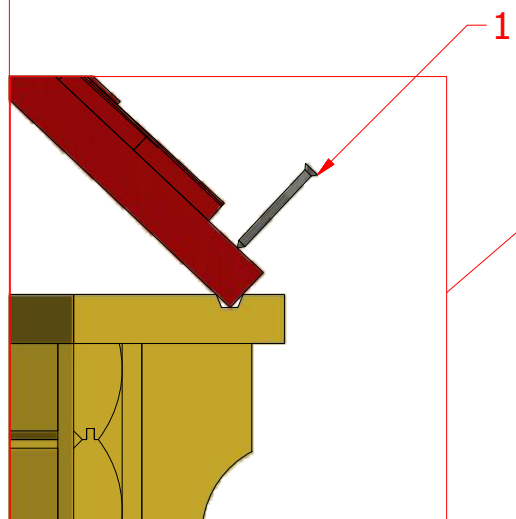

Grill cabin 6.9 m²

Screws

1	S2	4x70	73 pcs

Grill cabin 6.9 m²

Screws			
1	S2	4x70	57 pcs

Grill cabin 6.9 m²

Screws

1	S3	3.5x45	25 pcs