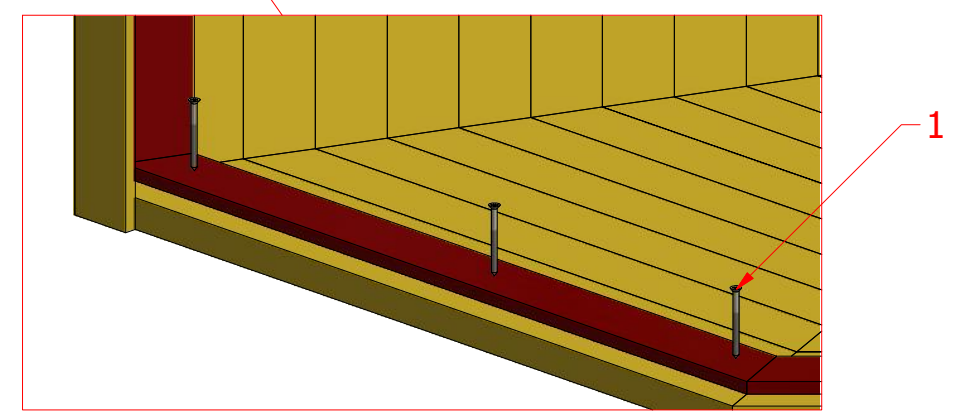

Grill cabin 6.9 m²

Screws

1	S3	3.5x45	24 pcs

7.1

7.2