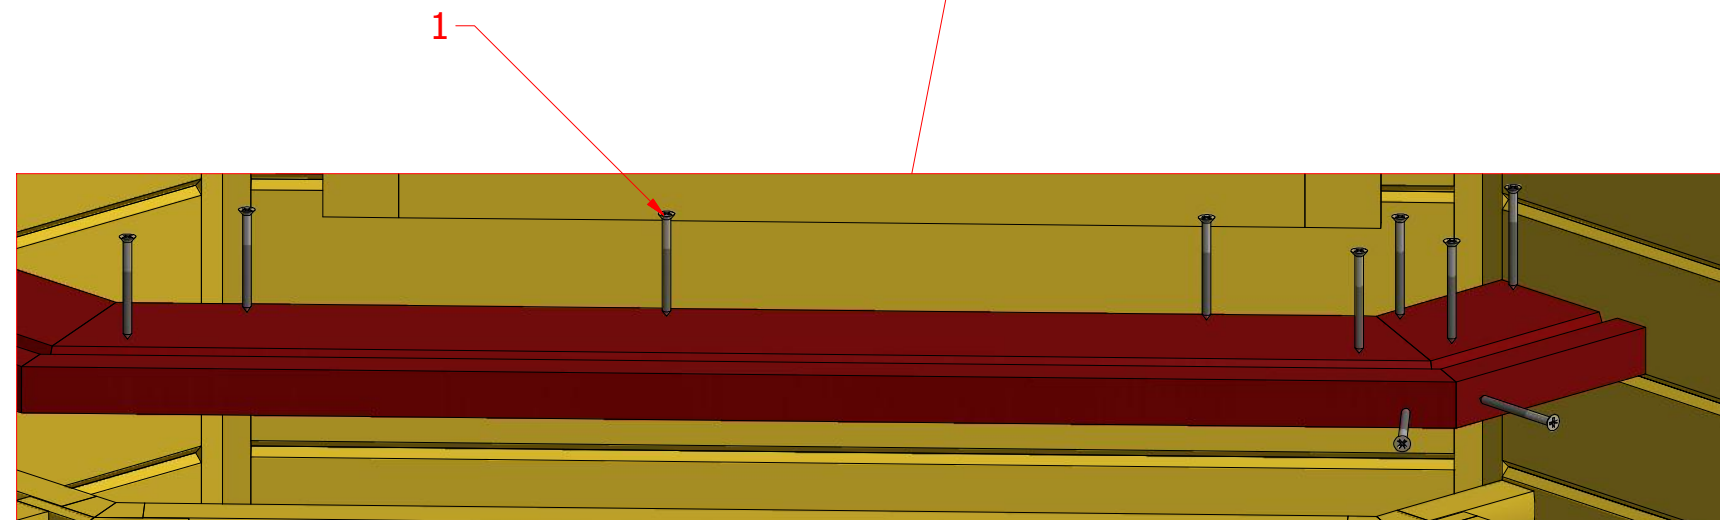

Grill cabin 6.9 m²

Screws

1	S2	4x70	73 pcs