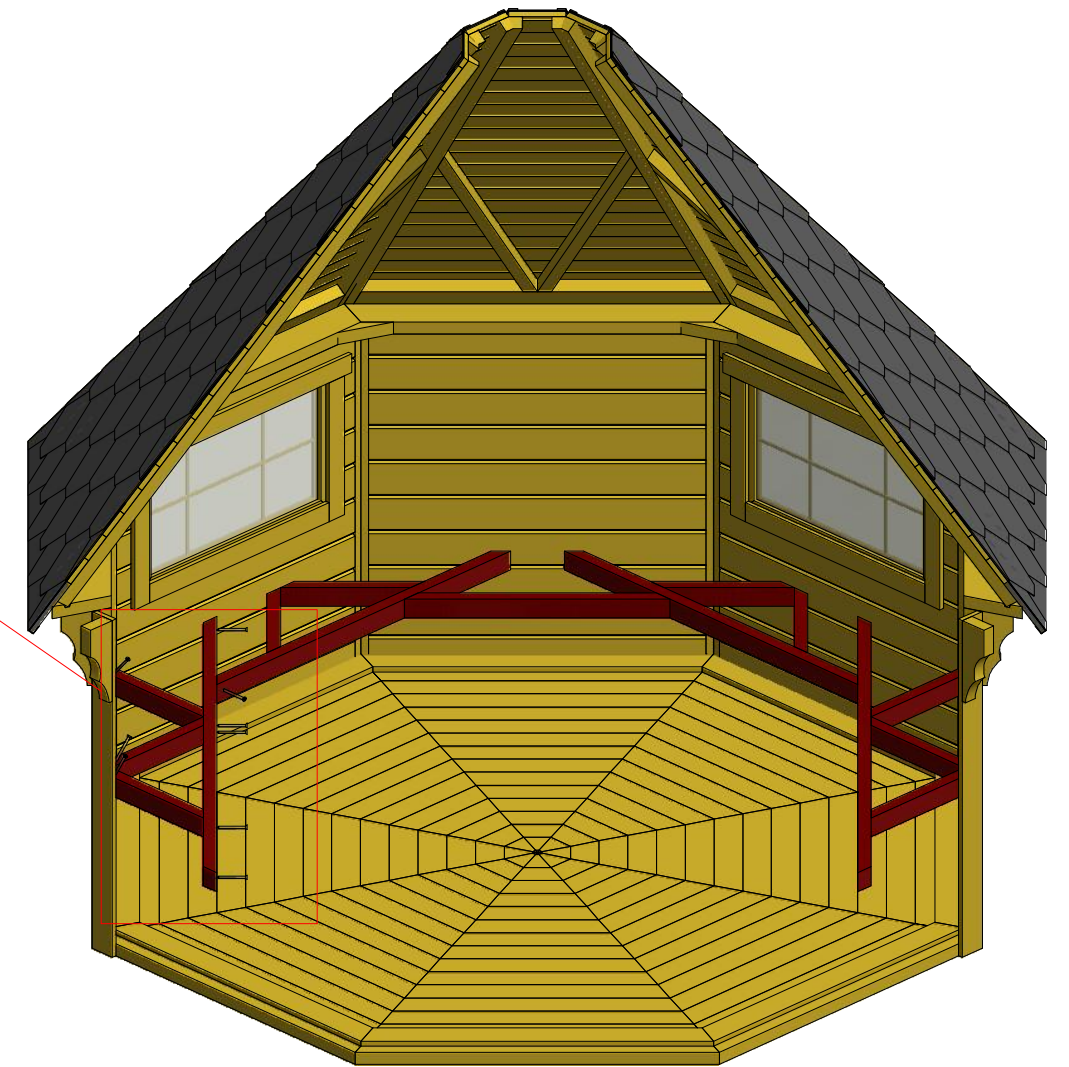

1	S2	4x70	8 pcs
2	S3	3.5x45	4 pcs

Grill cabin 6.9 m²

Screws

1	S2	4x70	8 pcs

Grill cabin 6.9 m²

Screws

1	S2	4x70	30 pcs

Grill cabin 6.9 m²