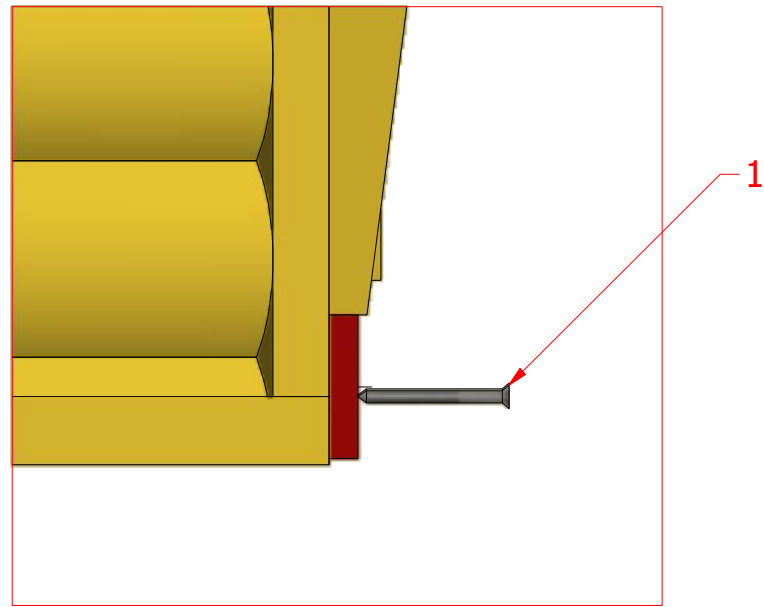

Screws			
1	S2	4x70	40 pcs
2	S4	3x30	40 pcs

Grill cabin 6.9 m²

Screws

1	S3	3.5x45	60 pcs

Grill cabin 6.9 m²

Screws

1	S3	3.5x45	8 pcs

Grill cabin 6.9 m²