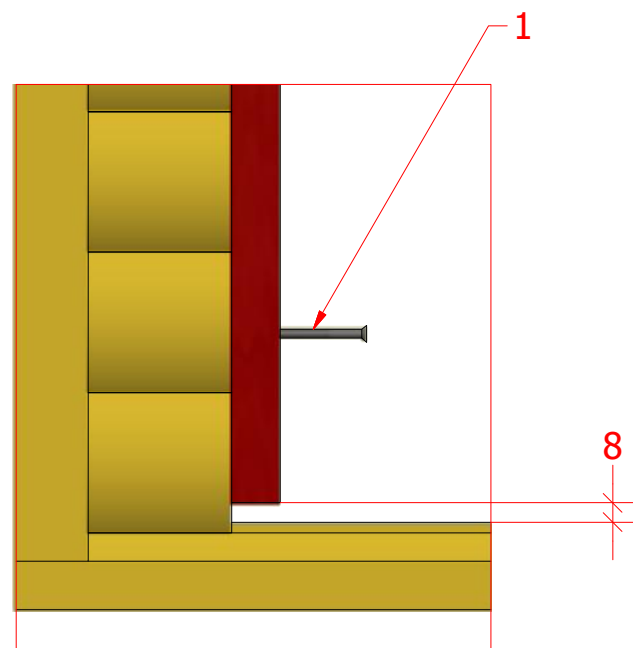

Grill cabin 6.9 m²

Screws

1	S3	3.5x45	24 pcs

7.1

7.2

Grill cabin 6.9 m²

Screws

1	S2	4x70	10 pcs