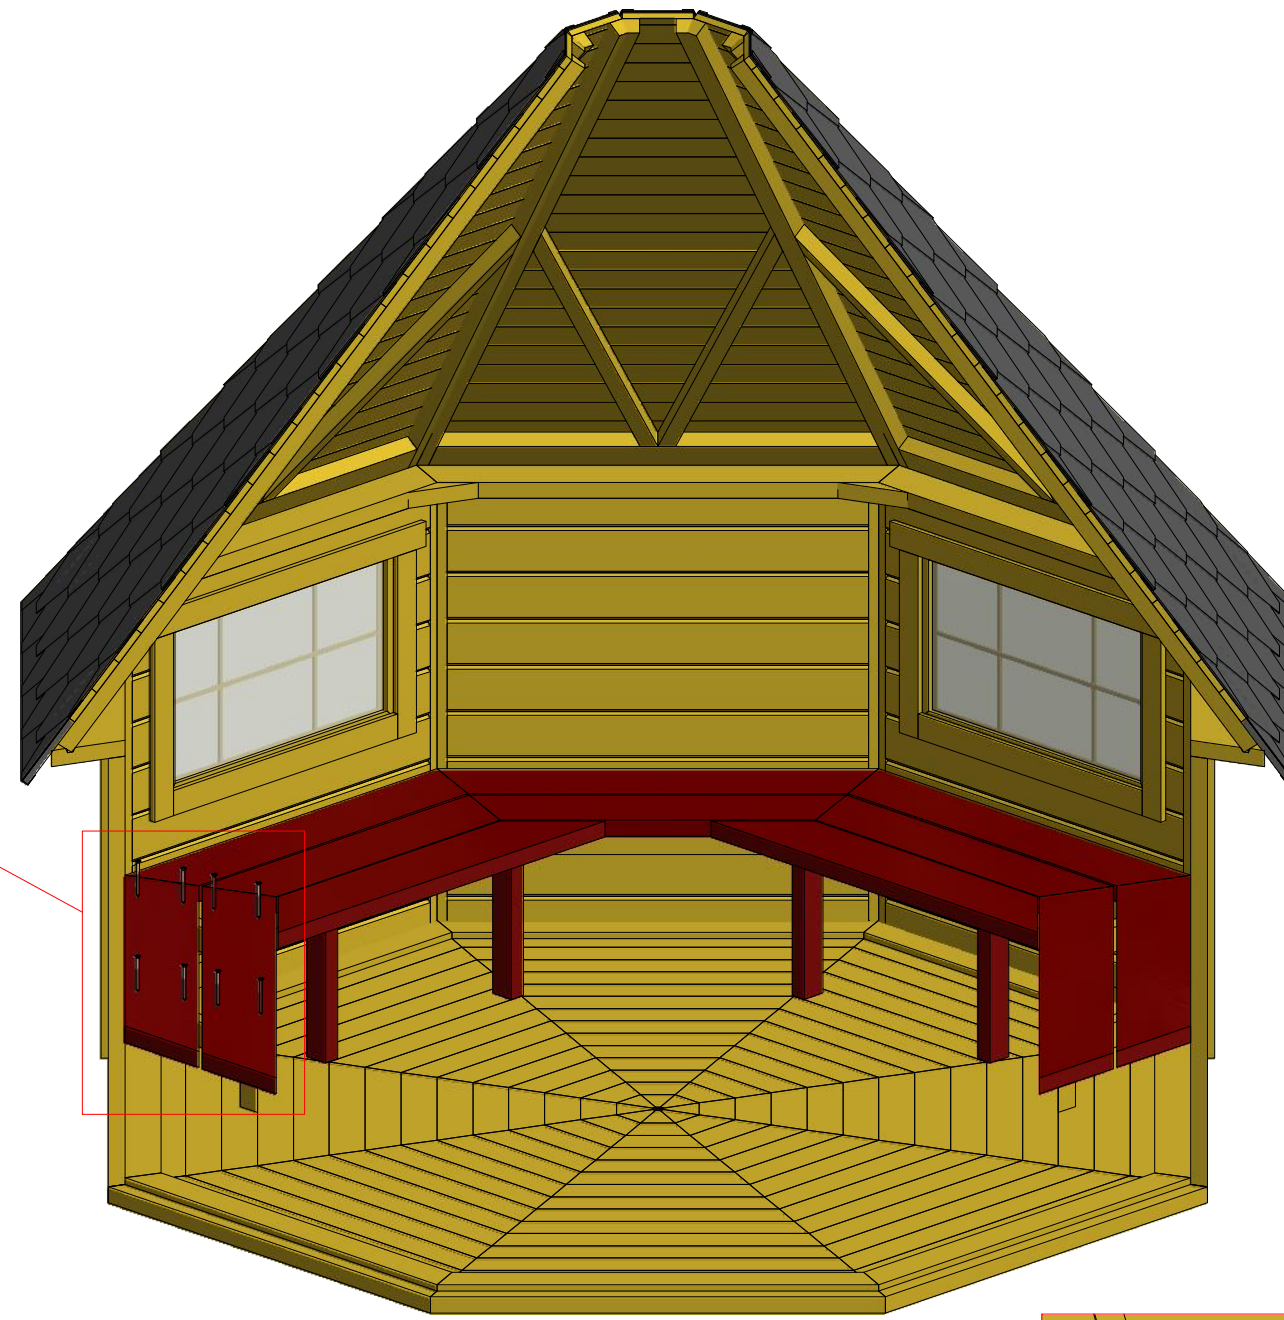

Grill cabin 6.9 m²

Screws			
1	S2	4x70	40 pcs
2	S4	3x30	40 pcs