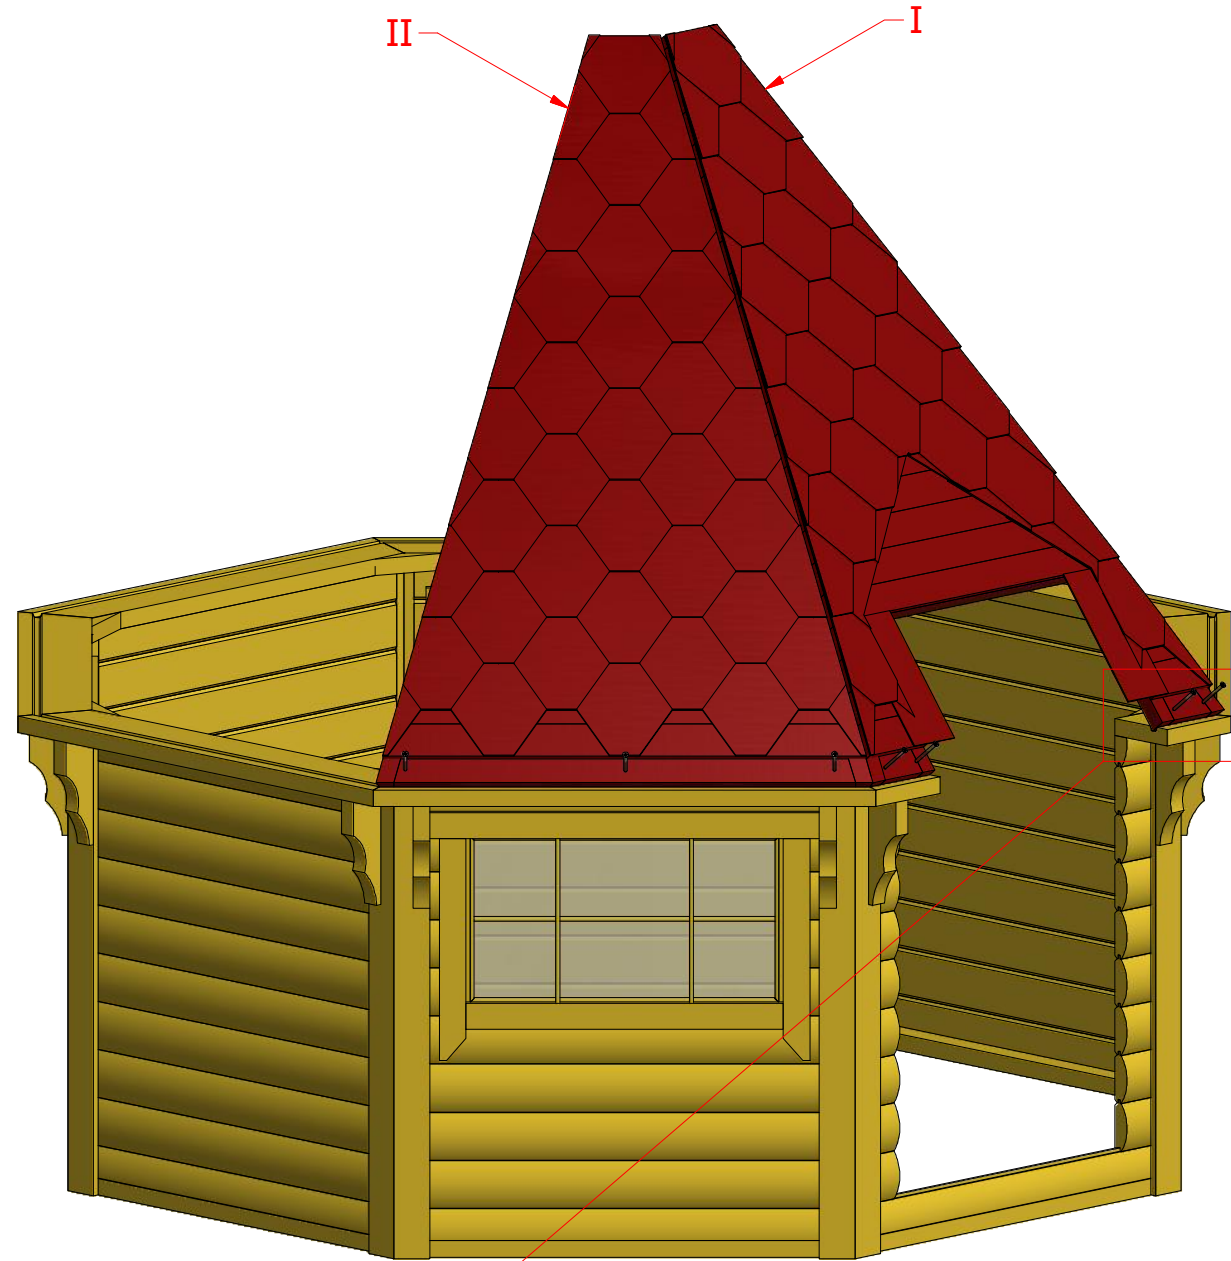

Grill cabin 6.9 m²

Screws			
1	S2	4x70	57 pcs