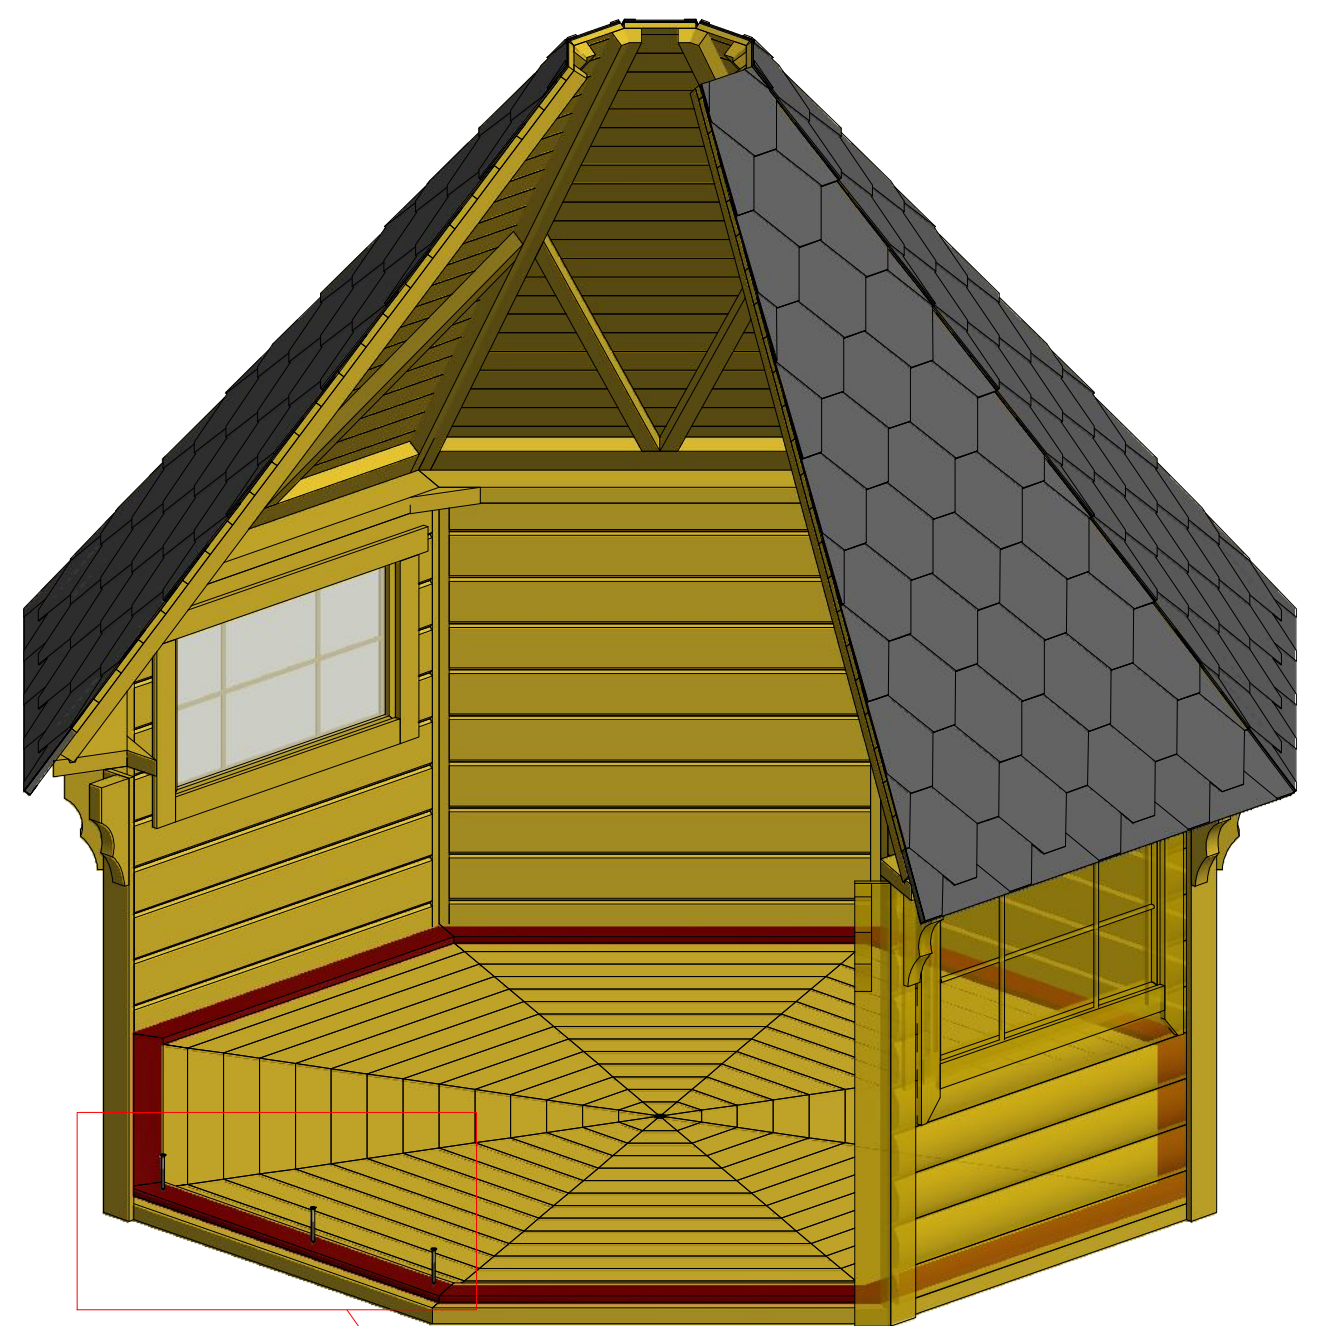

Grill cabin 6.9 m²

Screws

1	S3	3.5x45	24 pcs

7.1

7.2