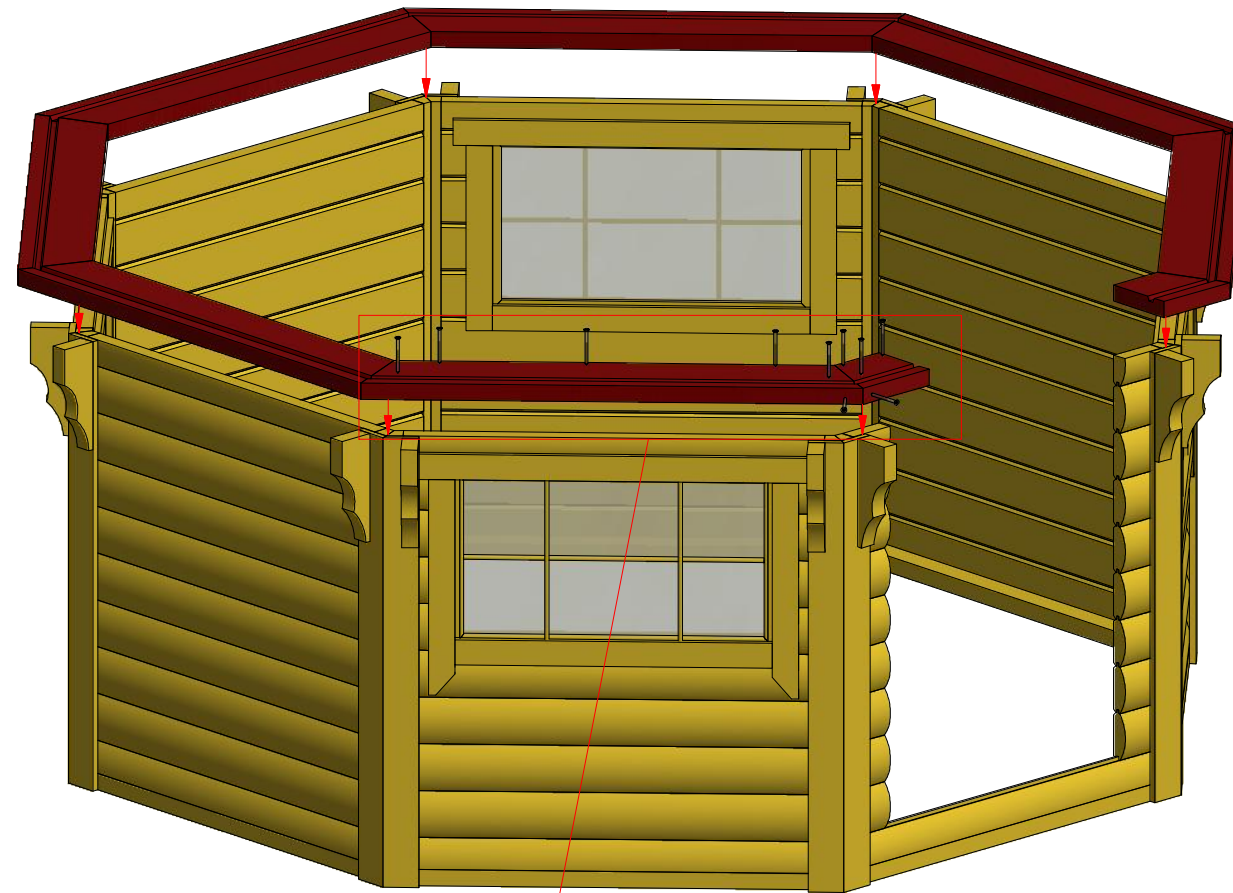

Grill cabin 6.9 m²

Screws

1	S2	4x70	73 pcs